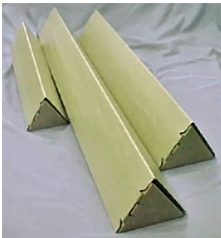

Triangle Tube Storage Boxes

Item #	Size (H x W x D)
TC 5245	5" x 24-3/8" x 5"
TC 6386	6" x 38" x 6"
TC 6496	6" x 49" x 6"